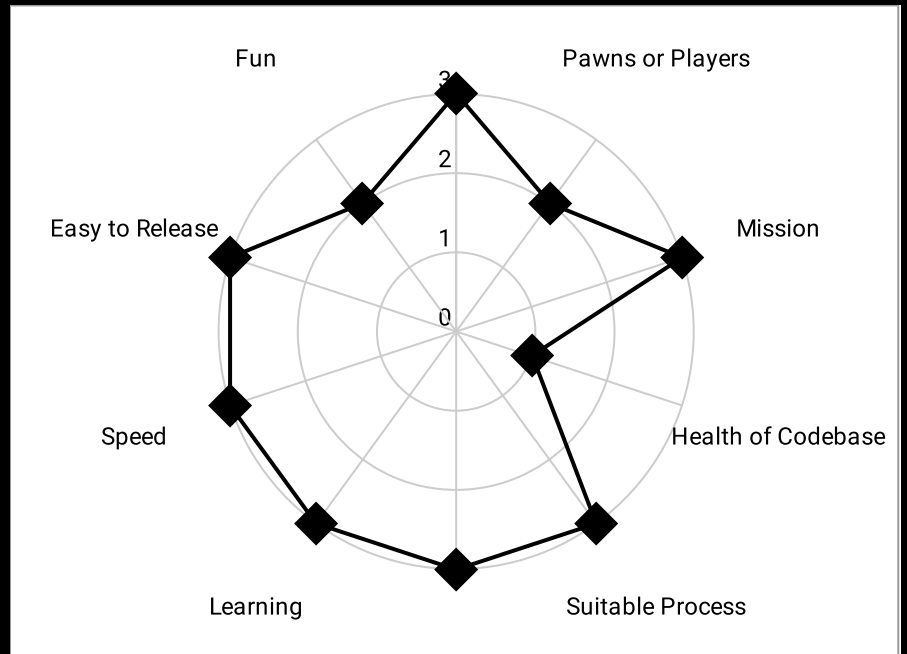

Agile Team Health Check Report

Team 1 Team 2 Team 3 Team 4 Team 5 Team 6 Team 7 Team 8 Team 9 Team 10

Team 1

| | Team 1 | Team 2 | Team 3 | Team 4 | Team 5 | Team 6 | Team 7 | Team 8 | Team 9 | Team 10 |
|--------------------|--------|--------|--------|--------|--------|--------|--------|--------|--------|---------|
| Support | Red | Yellow | Yellow | Green | Green | Red | Green | Green | Yellow | Green |
| Teamwork | Green | Green | Green | Yellow | Green | Green | Green | Yellow | Yellow | Green |
| Pawns or Players | Yellow | Green | Green | Green | Green | Green | Green | Green | Red | Green |
| Mission | Green | Yellow | Green | Green | Red | Green | Green | Green | Green | Green |
| Health of Codebase | Red | Yellow | Green | Green | Yellow | Green | Green | Green | Green | Green |
| Suitable Process | Green | Green | Green | Green | Yellow | Green | Green | Yellow | Green | Yellow |
| Delivering Value | Green | Yellow | Green | Green | Green | Green | Green | Yellow | Yellow | Yellow |
| Learning | Green | Green | Green | Yellow | Green | Green | Yellow | Yellow | Yellow | Green |
| Speed | Green | Green | Green | Green | Green | Green | Yellow | Green | Green | Yellow |
| Easy to Release | Green | Red | Yellow | Green | Red | Green | Green | Green | Yellow | Green |
| Fun | Yellow | Yellow | Red | Green | Green | Yellow | Green | Green | Green | Green |